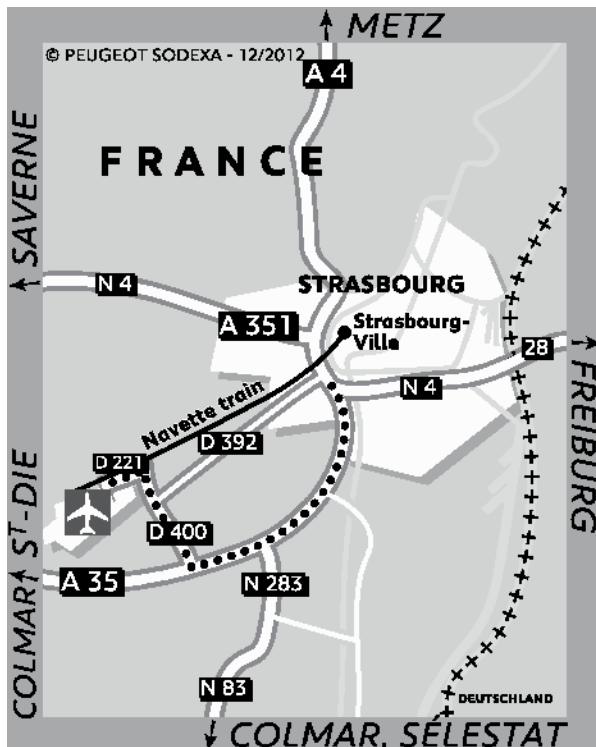

PEUGEOT OPEN EUROPE FERMETURE LE 31 JANVIER 2015

CLOSING THE January 31, 2015

STRASBOURG Aéroport
Airport

N° vert 0 825 004 101 N° gratuit uniquement à partir d'un poste fixe depuis l'aéroport ou la gare /
Toll-free number only from a landline telephone located in the airport or station.

Tél. portable / Mobile phone: 07 86 49 23 58

Tél. portable hors de France / Mobile phone outside France: +33 7 86 49 23 58

E-mail / fr.sm.entzheim@europcar.com / fr.st.entzheim@europcar.com / laurent.grillet@europcar.com

JOURS FÉRIÉS / PUBLIC HOLIDAYS

2014 : 1/1 • 21/4 • 1, 8, 29/5 • 9/6
• 14/7 •

15/8 • 1, 11/11 • 25/12

2015 : 1/1

Comment s'y rendre / How to get there:

En voiture / By car: autoroute A 35 (sortie n° 8), puis départementales D 400 (direction Aéroport) et D 221. / highway A35 (exit no. 8), then secondary roads D400 (towards the airport) and D221.

En train / By train: depuis la gare centrale de Strasbourg, descendre à l'arrêt « TER Entzheim – Aéroport » (passerelle directe vers l'aérogare). / from Strasbourg's central railway station, get off at "TER Entzheim-Aéroport and then take the walkway that will lead you directly to the Terminal).

Livraison :

Rendez-vous au comptoir Europcar situé dans la zone Loueurs de l'aérogare.

Livraison uniquement sur coordonnées de vol ou sur rendez-vous confirmé 4 jours ouvrables à l'avance.

Pick-up:

Go to the Europcar desk which is located in the airport terminal's rental zone.

You can pick up your vehicle upon presentation of your flight details or with an appointment confirmed 4 working days in advance.

Restitution :

Stationnez votre véhicule sur le parking P3 Loueurs situé face à l'aérogare, puis adressez-vous au comptoir Europcar à l'intérieur de l'aérogare. À votre arrivée, un représentant vous accueillera pour la restitution de votre véhicule.

Attention, ne pas mettre les clés dans la boîte aux lettres de l'aéroport

Restitution uniquement sur rendez-vous confirmé 4 jours.

Drop-off:

Park your vehicle in the Car Rental car park P3 located opposite the terminal and then go to the Europcar desk inside the Terminal. At your arrival our representative will wait for you for the return of the vehicle.

Important: do not place the keys in the rental booth letter box.

You can only drop off your vehicle with an appointment confirmed 4 working days in advance.

Horaires d'ouverture de l'agence :

Du lundi au vendredi : de 7h30 à 22h15.

Le samedi : de 9h30 à 14h30.

Le dimanche : de 14h15 à 18h et de 19h à 22h15.

Et de 9h à 21h pour les jours suivants: 1, 8 mai, 14 juillet, 15 août, 1, 11 novembre, 25, 26 décembre et 1er janvier.

Pas de livraison et restitution en dehors des Horaires d'ouverture de l'agence.

Opening hours of the agency:

From Monday to Friday: from 7.30am to 10.15pm.

Saturday: from 9.30am to 2.30pm

Sunday: from 2.15pm to 6pm and from 7pm to 10.15pm.

And 9am to 9pm for the following days: 1/8 May, 14 July, 15 August, 1/11 November, 25/26 December and 1 January.

No delivery and return outside of office opening hours.

Attention :